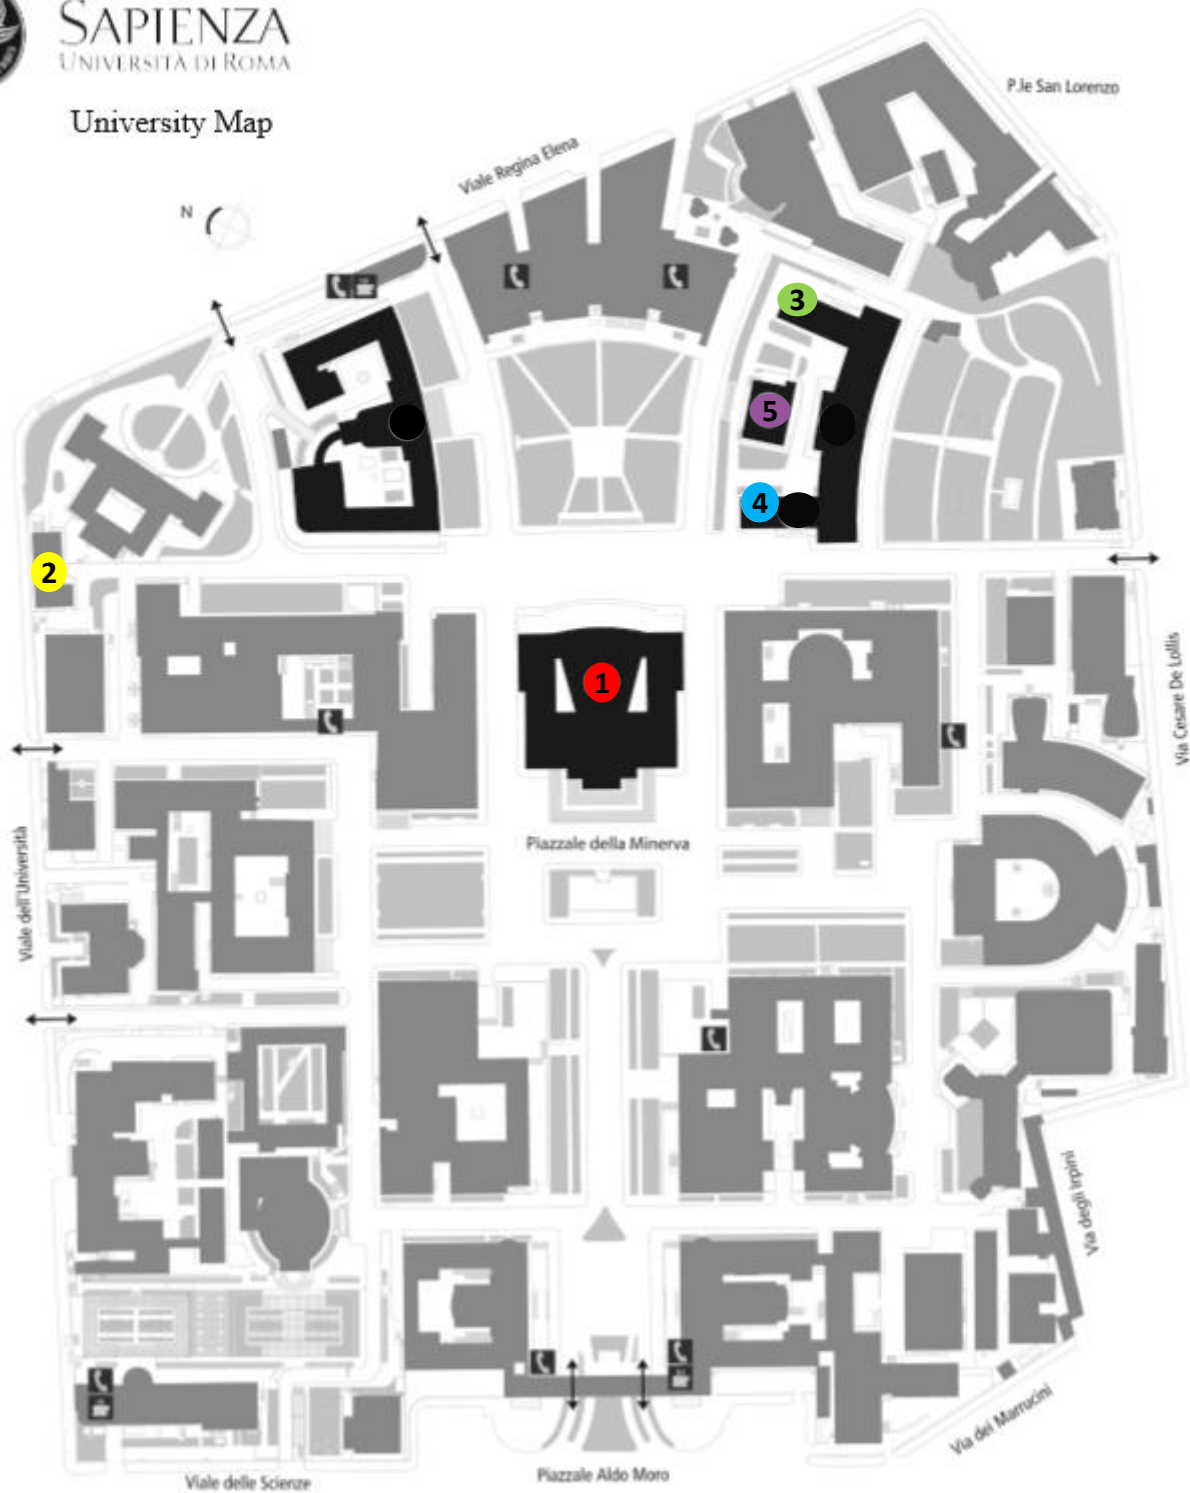

SAPIENZA
UNIVERSITÀ DI ROMA

University Map

LEGEND

- 1 Aula Magna - Rettorato
- 2 Hall A – Building CUO10
- 3 Giacomini Hall – Botany building
- 4 Montalenti Hall – Genetic building
- 5 Blu Halls building (All five halls are in the same building)